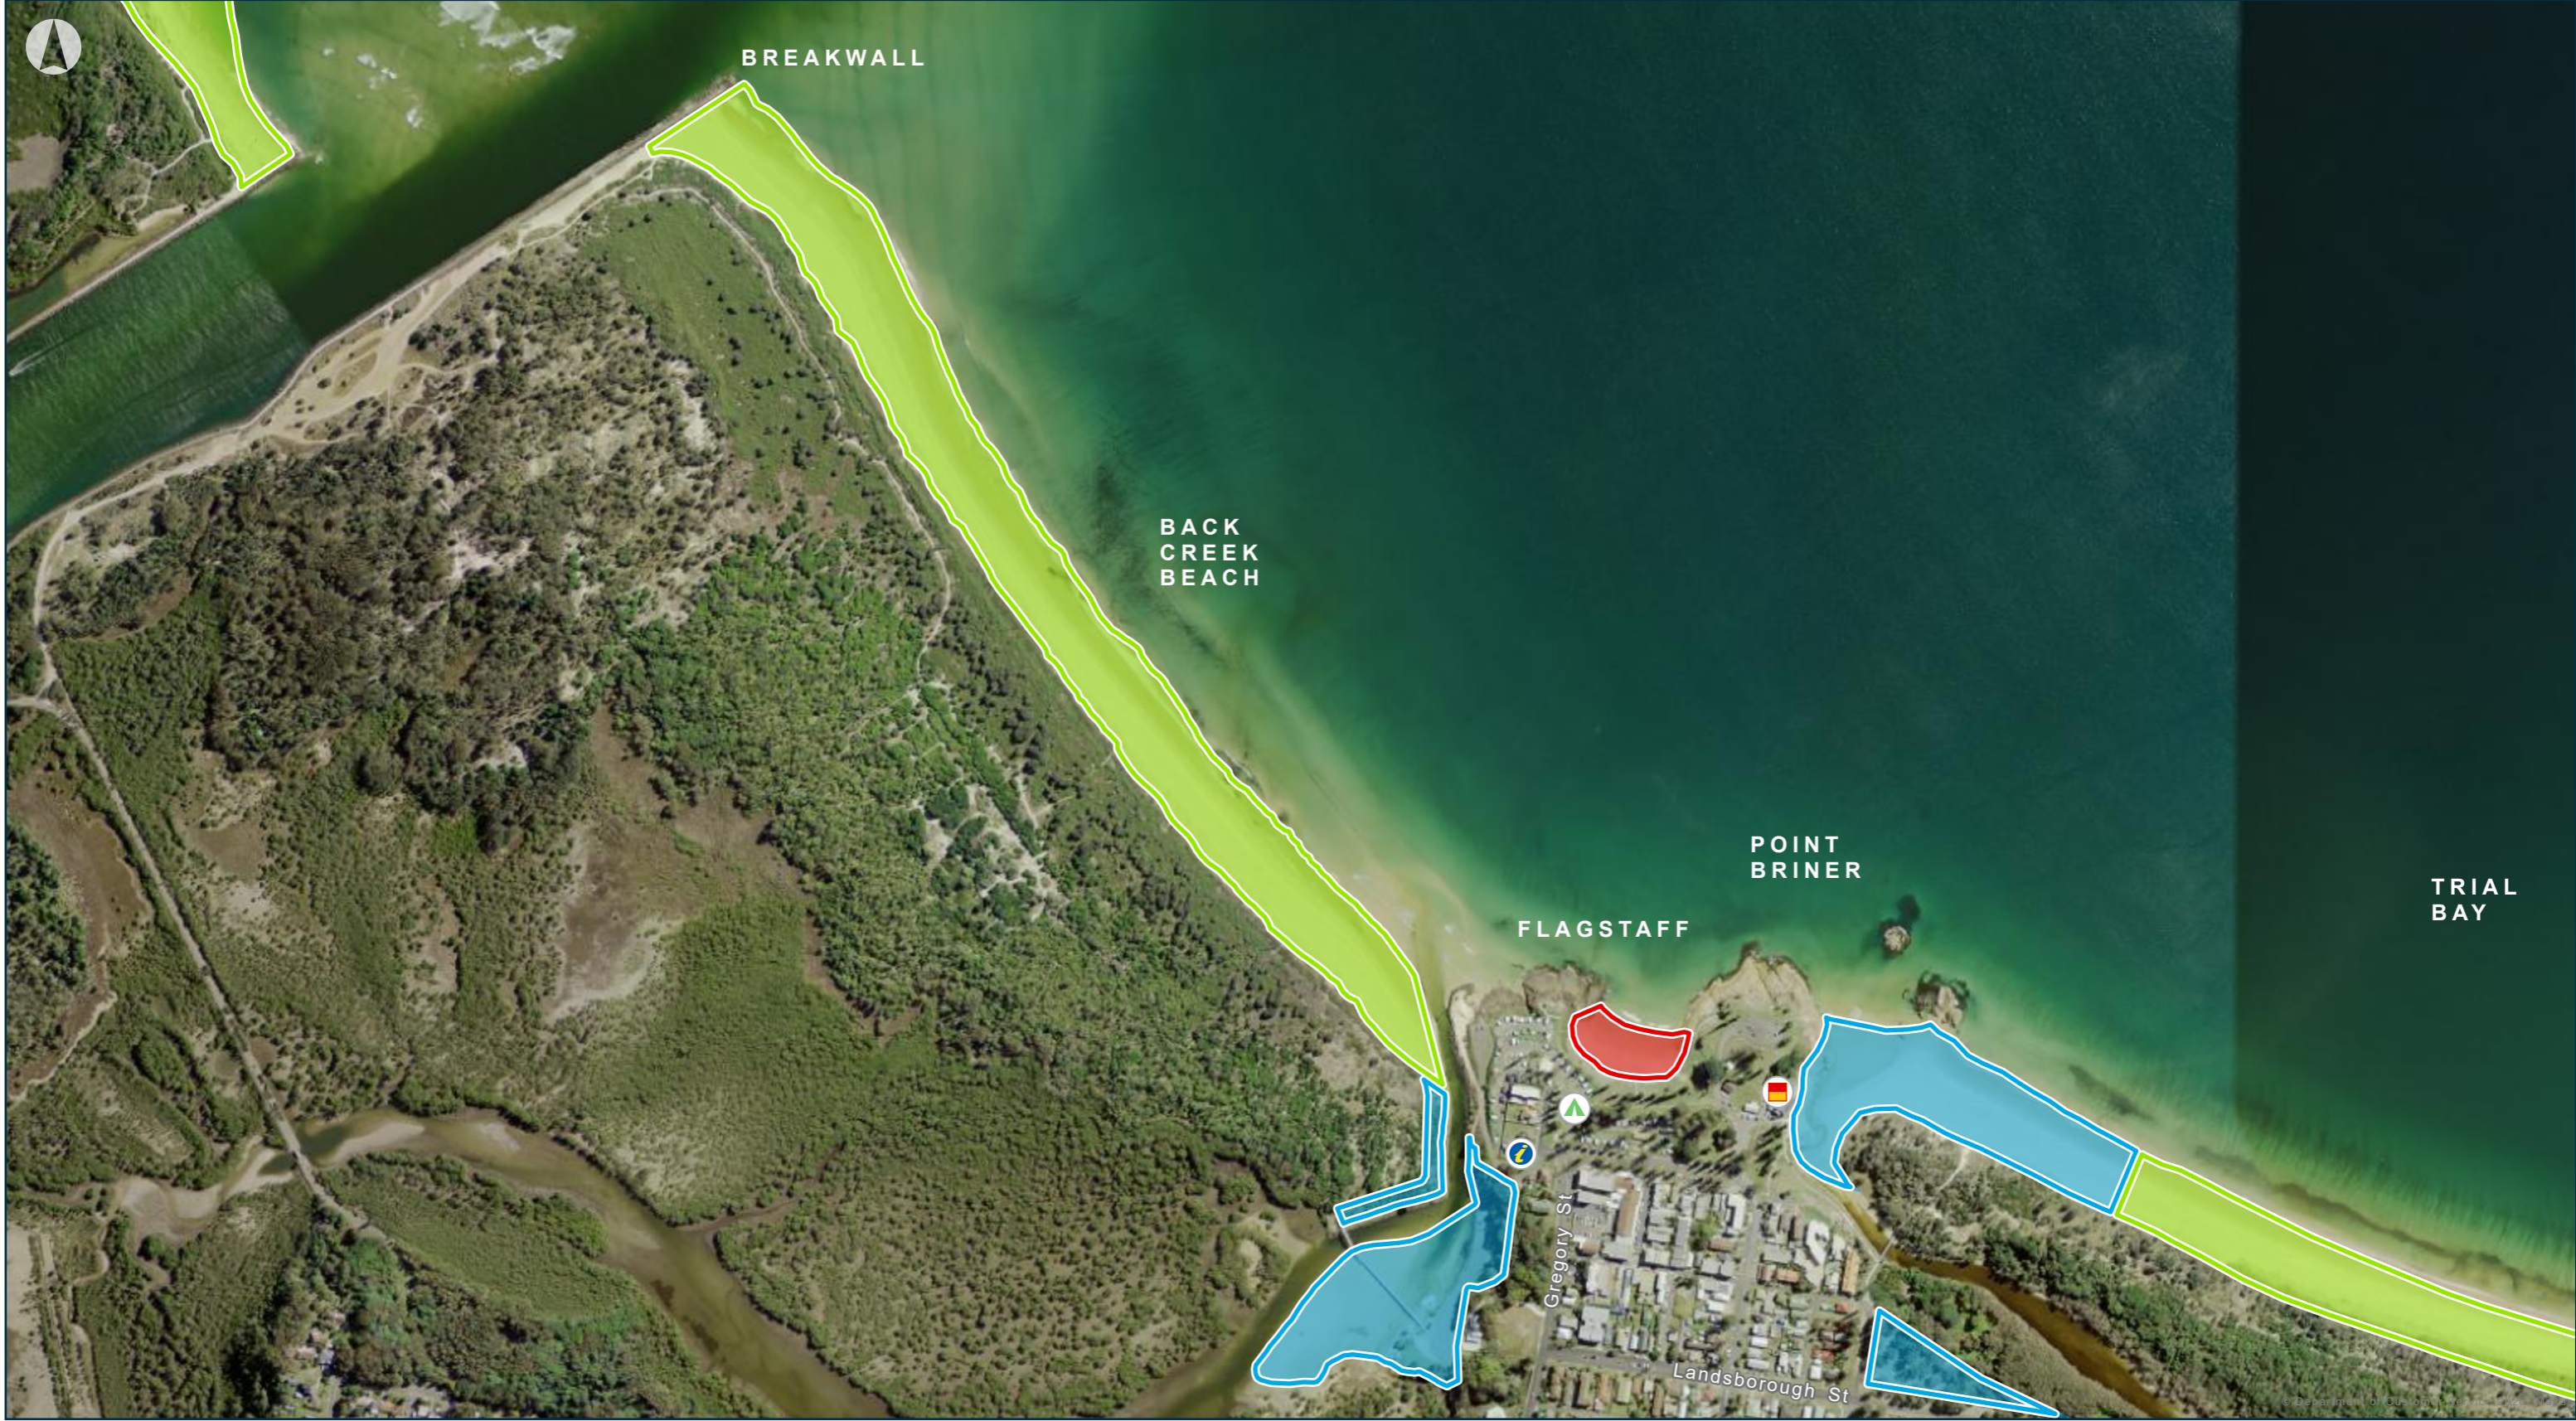

# South West Rocks - Back Creek Beach

## Dog Exercise Areas

**Legend**  Dogs Prohibited  Off-Leash Area  On-Leash Area

**Keep your dog on a leash unless otherwise signposted**

Disclaimer: There is no warranty that the data on this map does not contain errors and Kempsey Shire Council shall not be liable for any loss, damage or injury suffered by the user or any other person consequent upon the existence of errors. No guarantee as to the accuracy of the data is given.