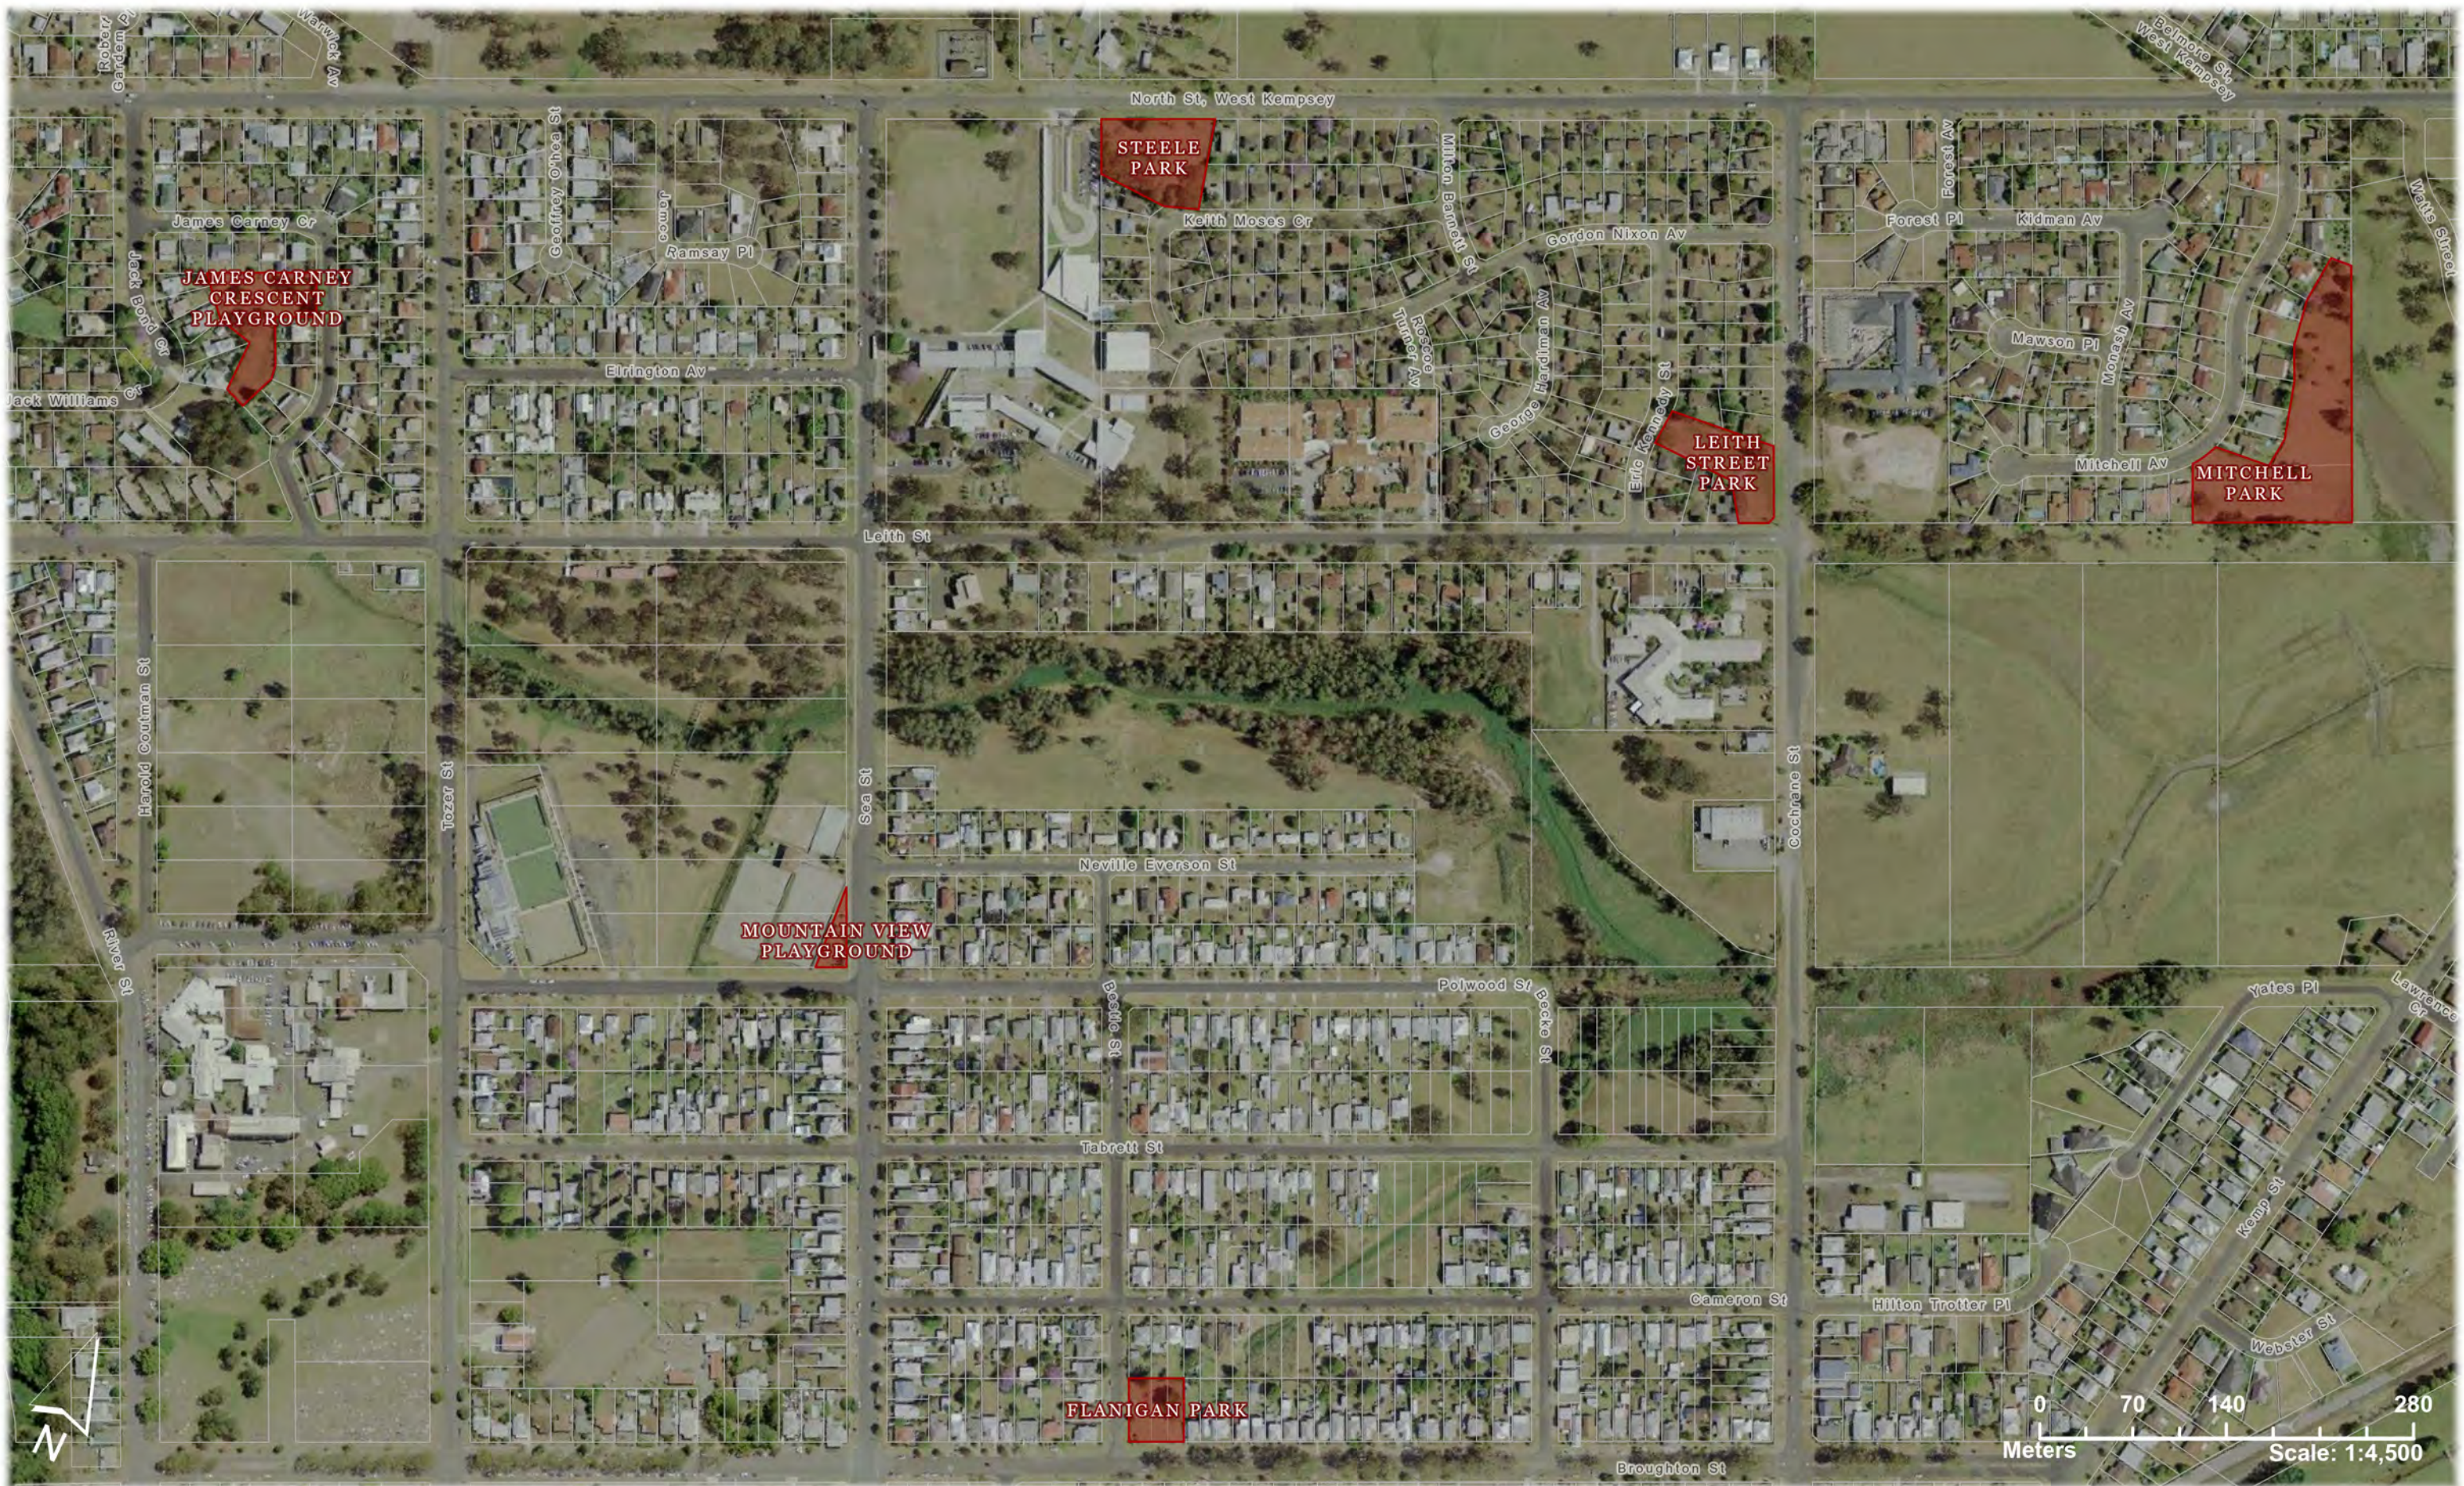

# South West Rocks Alcohol Prohibited Areas

Alcohol prohibited at all times.
  Alcohol prohibited between 7pm and 11am.

# Stuarts Point Alcohol Prohibited Areas

Alcohol prohibited at all times.
  Alcohol prohibited between 7pm and 11am.

**KEMPSEY  
Shire Council**

Produced by Kempsey Shire Council 23/09/2019  
 Source: Land Registry Services and Kempsey Shire Council  
 © Kempsey Shire Council and Land Registry Services 2019

# West Kempsey, North of Broughton St Alcohol Prohibited Areas

Alcohol prohibited at all times.
  Alcohol prohibited between 7pm and 11am.

## Alcohol Prohibited Areas

Alcohol prohibited at all times.
  Alcohol prohibited between 7pm and 11am.